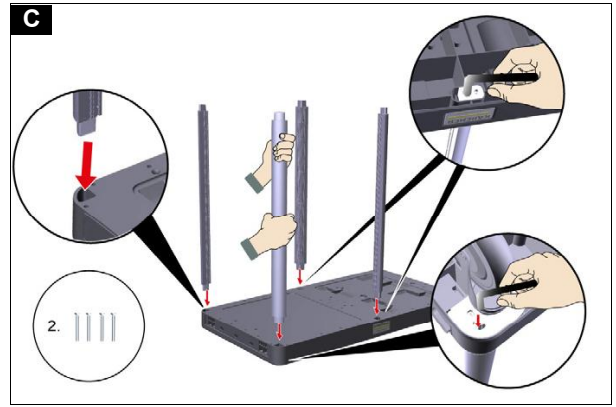

MTA FM Expert 100/ W

0.083-930.0 (04/22)

**Register
your product**

www.kaercher.com/welcome

A

R

S