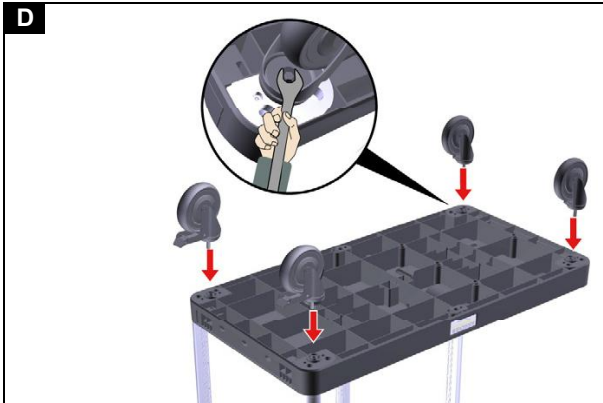

MTA FM Expert 100/ W

0.083-930.0 (04/22)

**Register
your product**

www.kaercher.com/welcome

A

R

S