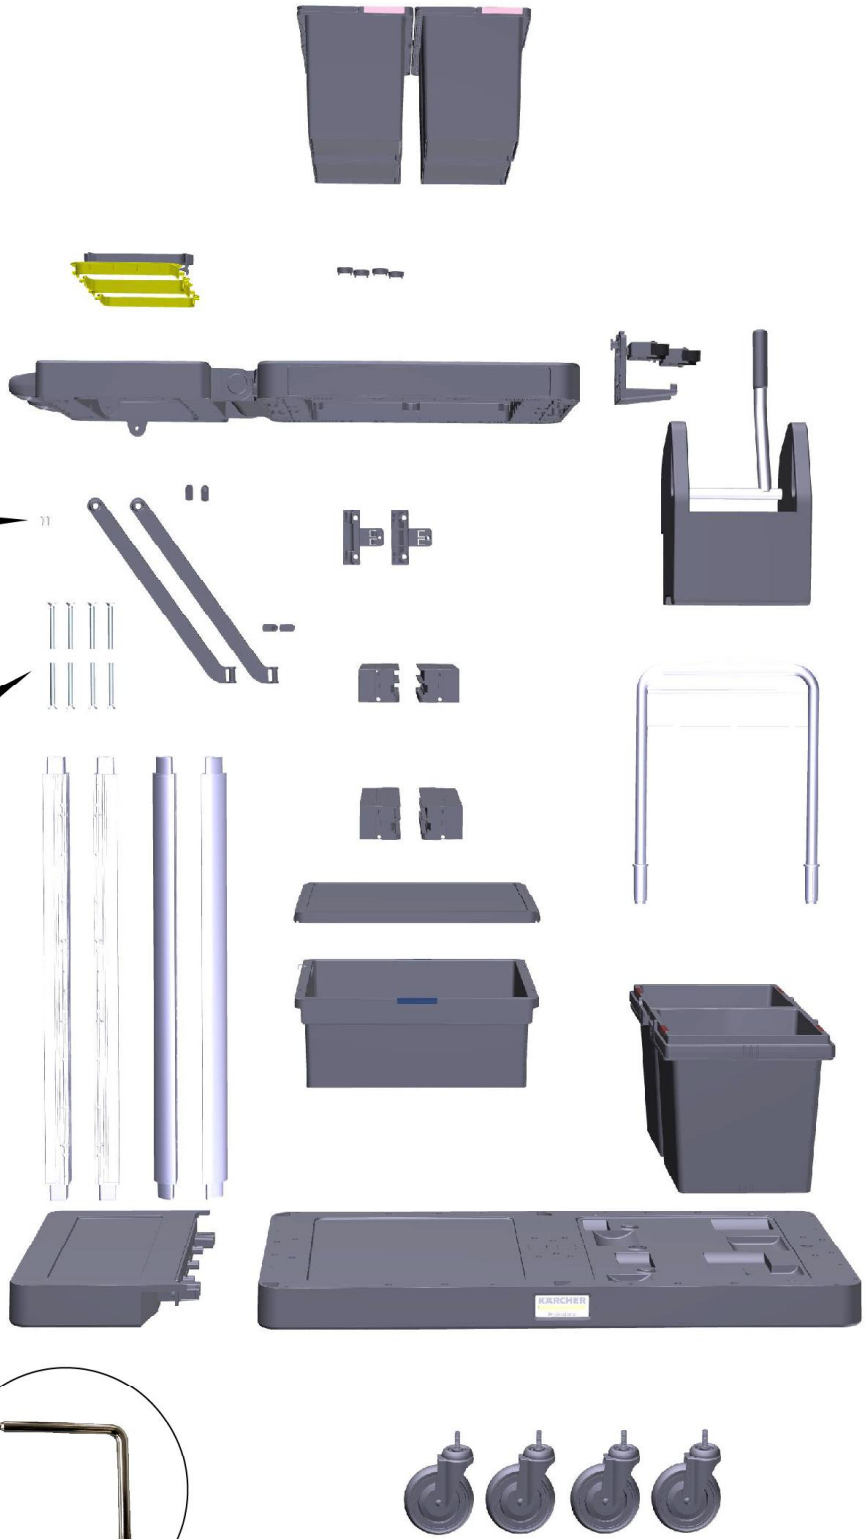

MTA FM Expert 100/ W

0.083-930.0 (04/22)

**Register
your product**

www.kaercher.com/welcome

A

R

S