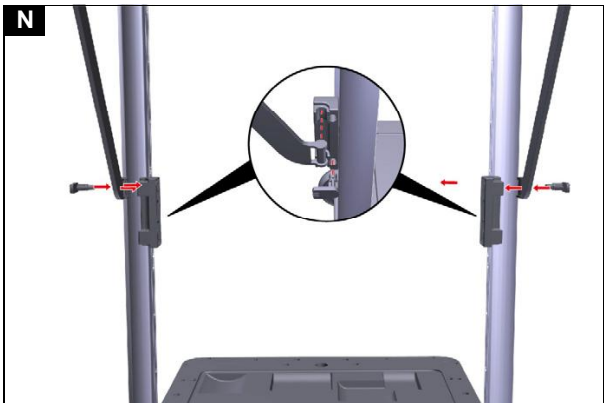

MTA FM Expert 100/ W

0.083-930.0 (04/22)

**Register
your product**

www.kaercher.com/welcome

A

R

S