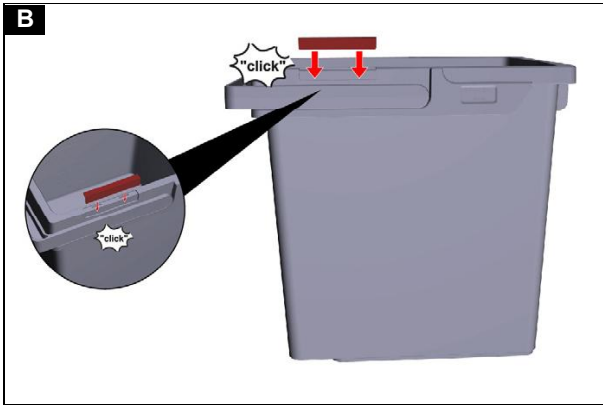

MTA FM Expert 100/ W

0.083-930.0 (04/22)

**Register
your product**

www.kaercher.com/welcome

A

R

S