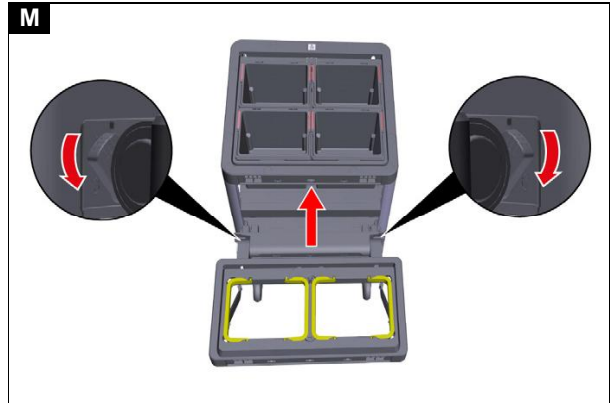

MTA FM Expert 100/ W

0.083-930.0 (04/22)

**Register
your product**

www.kaercher.com/welcome

A

R

S