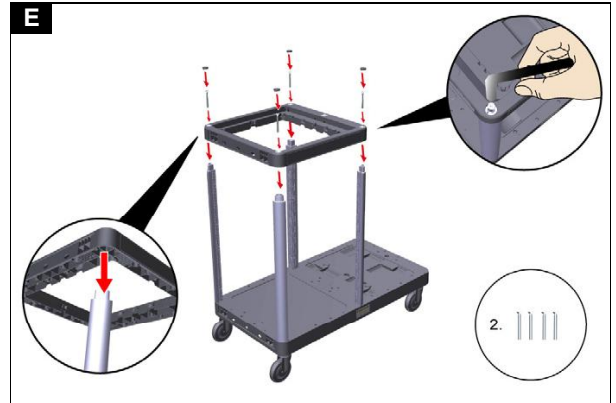

MTA FM Expert 100/ W

0.083-930.0 (04/22)

**Register
your product**

www.kaercher.com/welcome

A

R

S