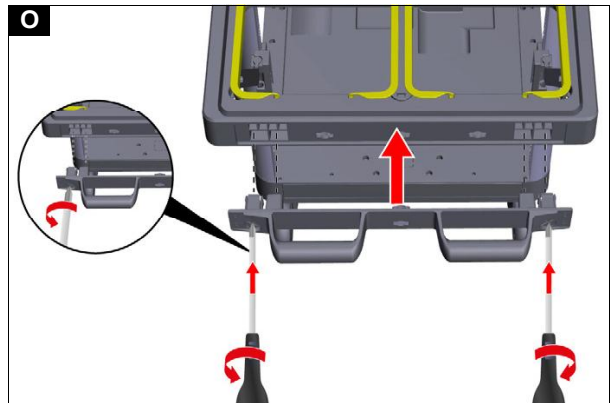

MTA FM Expert 100/ W

0.083-930.0 (04/22)

**Register
your product**

www.kaercher.com/welcome

A

R

S