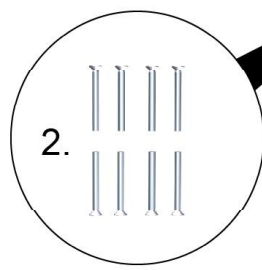

MTA FM Expert 100/ W

0.083-930.0 (04/22)

**Register
your product**

www.kaercher.com/welcome

A

R

S