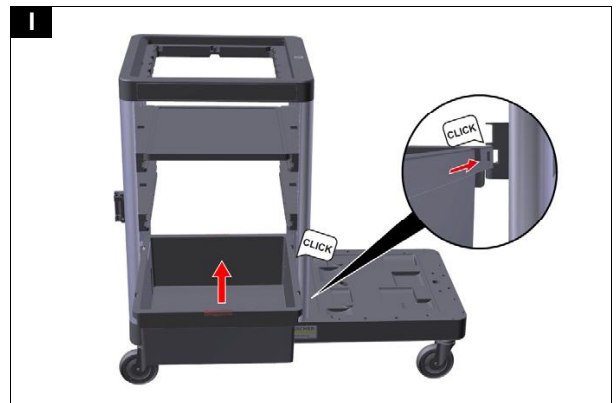

MTA FM Expert 100/ W

0.083-930.0 (04/22)

**Register
your product**

www.kaercher.com/welcome

A

R

S