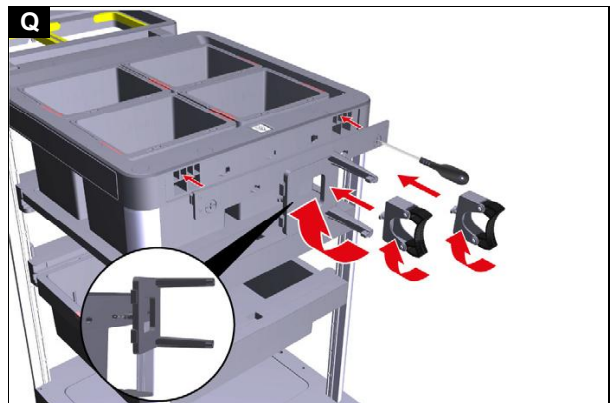

MTA FM Expert 100/ W

0.083-930.0 (04/22)

**Register
your product**

www.kaercher.com/welcome

A

R

S