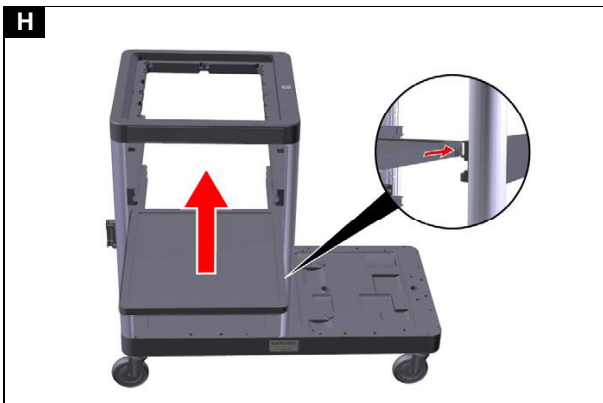

MTA FM Expert 100/ W

0.083-930.0 (04/22)

**Register
your product**

www.kaercher.com/welcome

A

R

S