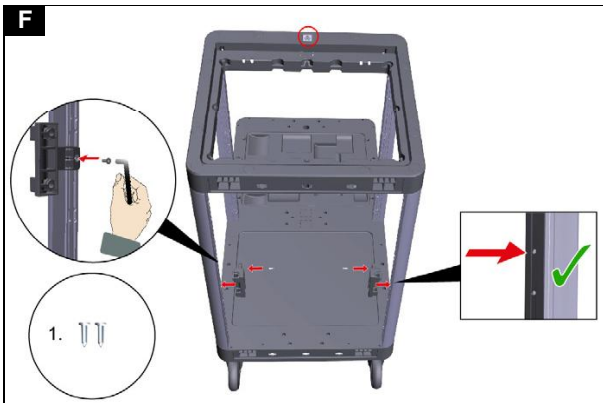

MTA FM Expert 100/ W

0.083-930.0 (04/22)

**Register
your product**

www.kaercher.com/welcome

A

R

S