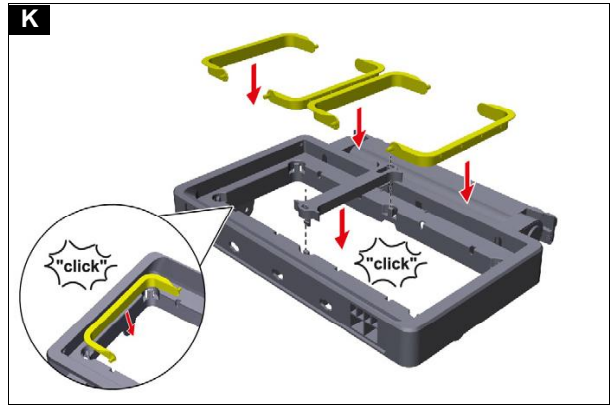

MTA FM Expert 100/ W

0.083-930.0 (04/22)

**Register
your product**

www.kaercher.com/welcome

A

R

S