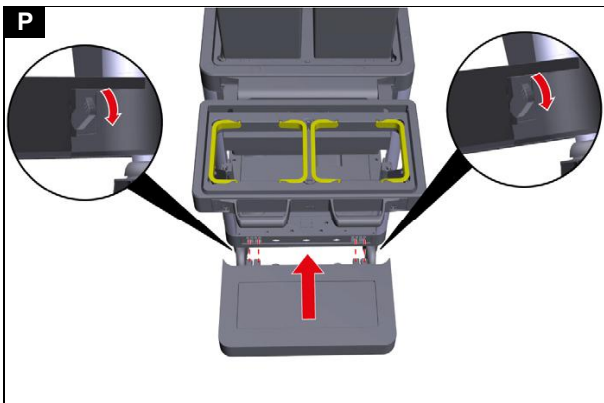

MTA FM Expert 100/ W

0.083-930.0 (04/22)

**Register
your product**

www.kaercher.com/welcome

A

R

S